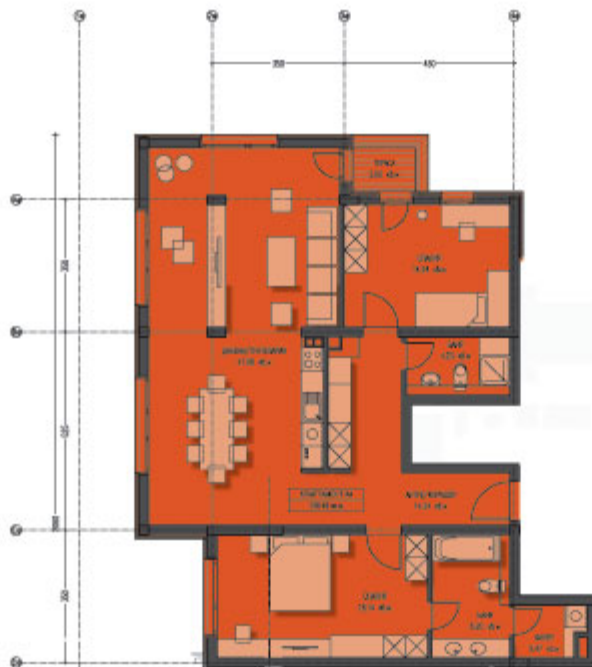

2 bedroom apartment  
monthly payment 2 281,80 euro

www.benviljewels.com  
tel.: + 359 2 965 43 68  
mob.: + 359 884 40 1111  
office@benviljewels.com

apartment ?4  
floor 2

total built-up area: 152,12  
built-up area: 129,43  
public parts: 22,69